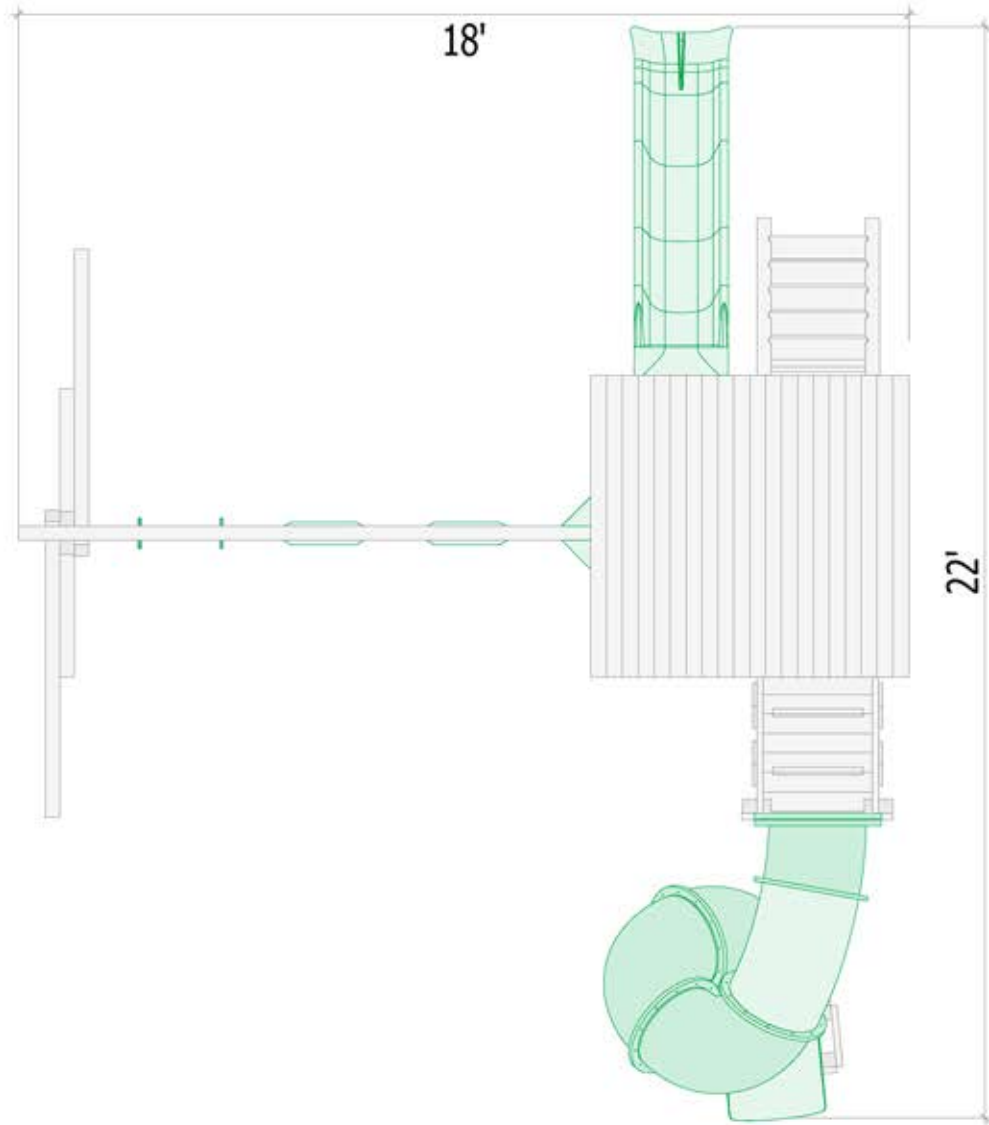

Bailey Deluxe

Layout Option One

Triumph Play Systems
 15 Maple Ave, Ashburnham, MA
 (978)827-6330
www.TriumphPlaySystems.com

We recommend using a resilient play surface and allowing a 6-foot perimeter around the entire structure.

Bailey Deluxe

Layout Option Two

Triumph Play Systems
 15 Maple Ave, Ashburnham, MA
 (978)827-6330
www.TriumphPlaySystems.com

We recommend using a resilient play surface and allowing a 6-foot perimeter around the entire structure.