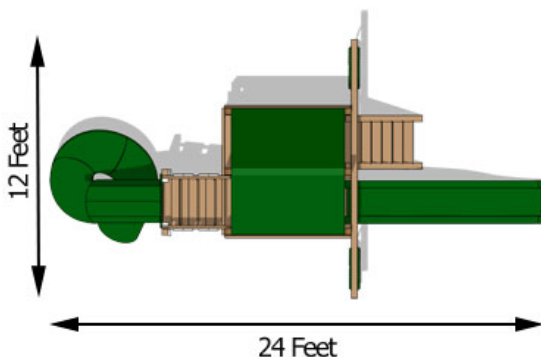

Bailey Space Saver Deluxe

A large backyard adventure with a small footprint. The Bailey Space Saver Deluxe features a great twist tube slide and tower, a belt swing, a trapeze swing, a 360-degree tire swing, and a 10-foot wave slide. For more information about this swing set call or [visit our website](#).

Structure

- 100% Natural Northern White Cedar
- Play Deck Size: 70" x 70"
- Play Deck Head Room: 83"
- Play Deck Height: 60"
- Swing Beam Height: 93"
- Two Position Space Saver Swing Beam
- Under Carriage: 4" x 4" Wrap Around
- 33" High Spindle Walls

Features

- 10 Foot Wave Slide
- Belt Swing with Vinyl Dipped Chains
- Trapeze with Handles and Vinyl Dipped Chains
- 360° Tire Swing with Vinyl Dipped Chains
- Flat Step Angled Ladder
- Wood Roof
- 6' x 6' Sandbox
- Spy Tower
- Twist Tube Slide