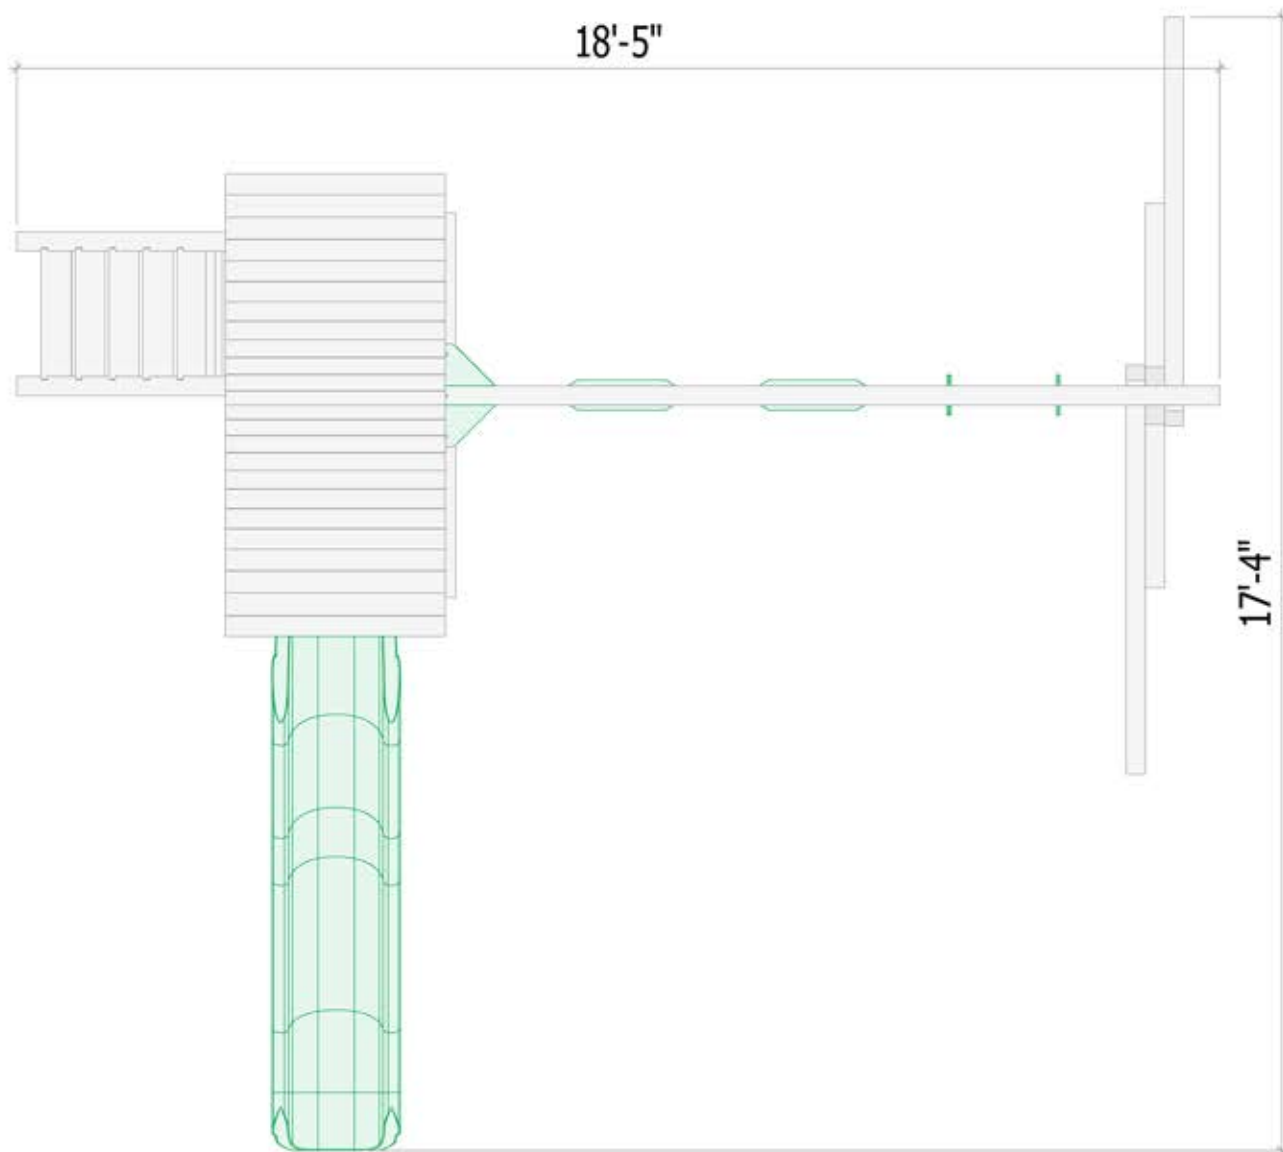

Havendale

Triumph Play Systems
15 Maple Ave, Ashburnham, MA
(978)827-6330
www.TriumphPlaySystems.com

We recommend using a resilient play surface and allowing a 6-foot perimeter around the entire structure.