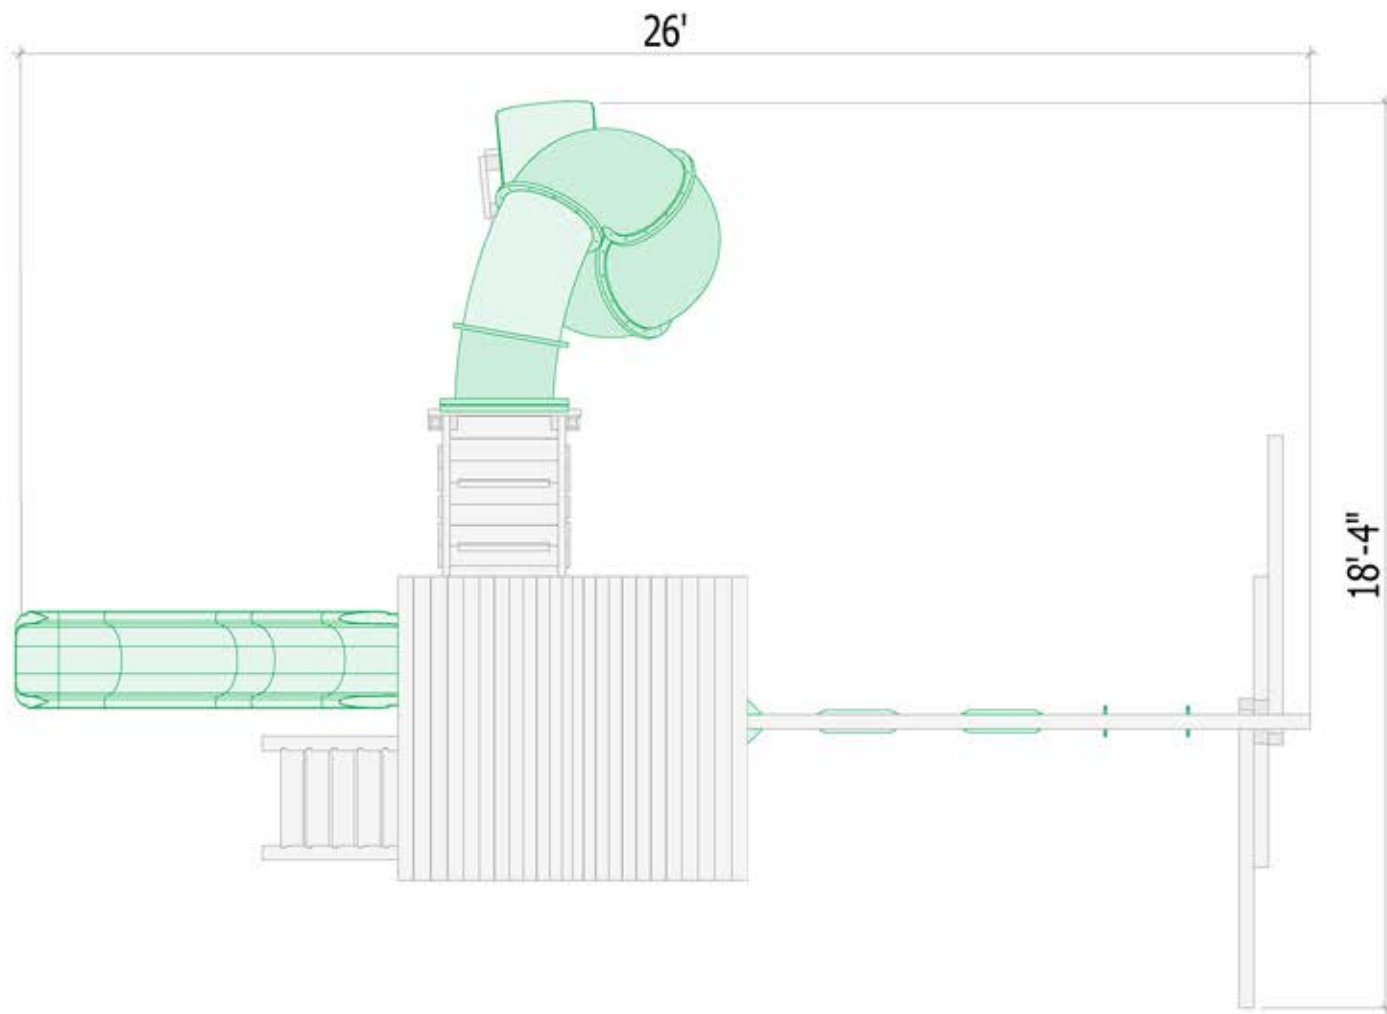

Kelton Deluxe

Triumph Play Systems
15 Maple Ave, Ashburnham, MA
(978)827-6330
www.TriumphPlaySystems.com

We recommend using a resilient play surface and allowing a 6-foot perimeter around the entire structure.